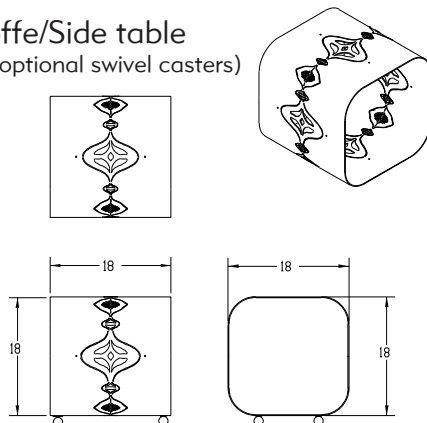

Modular Furniture Piece.

Chair (w/out castors only) / Coffe table (w/ optional swivel casters) / Side table (w/ optional swivel casters)

SURA is a modular furniture piece designed for small spaces. It functions as a chair and with the addition of locking, swivel castors it functions as a coffee or side table. The castors make the coffee/side table very portable. SURA is fabricated out of a strong aluminum alloy with an Indian inspired design woven into the metal.

Options and Features

SURA works as a chair or a coffee/side table. Both the coffee table and side table models come with the option of locking, swivel casters. Casters are available in 40mm diameter. SURA also contains storage space inside for books and magazines.

Dimensions

Width: 18in / 45.7cm
Depth: 18in / 45.7cm
Height: 18in / 45.7cm

Coffe/Side table
(w/ optional swivel casters)

Chair
(w/out castors only)