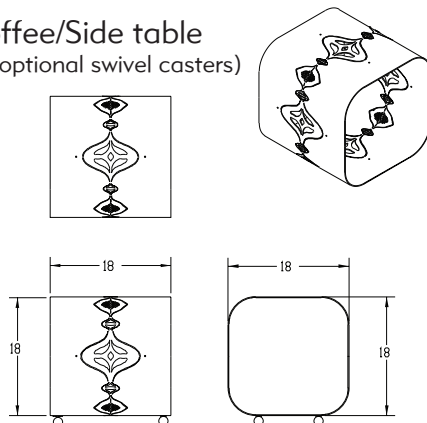

Modular Furniture Piece.

Chair (w/out casters only) / Coffe table (w/ optional swivel casters) / Side table (w/ optional swivel casters)

SURA is a modular furniture piece designed for small spaces. It functions as a chair and with the addition of locking, swivel casters it functions as a coffee or side table. The casters make the coffee/side table very portable. SURA is fabricated out of a strong aluminum alloy with an Indian inspired design woven into the metal. SURA is 100% recyclable.

Options and Features

SURA works as a chair or a coffee/side table. Both the coffee table and side table models come with the option of locking, swivel casters. Casters are available in 40mm diameter. SURA also contains storage space inside for books and magazines.

Dimensions

Width: 18in / 45.7cm  
Depth: 18in / 45.7cm  
Height: 18in / 45.7cm

Coffee/Side table  
(w/ optional swivel casters)

Chair  
(w/out casters only)